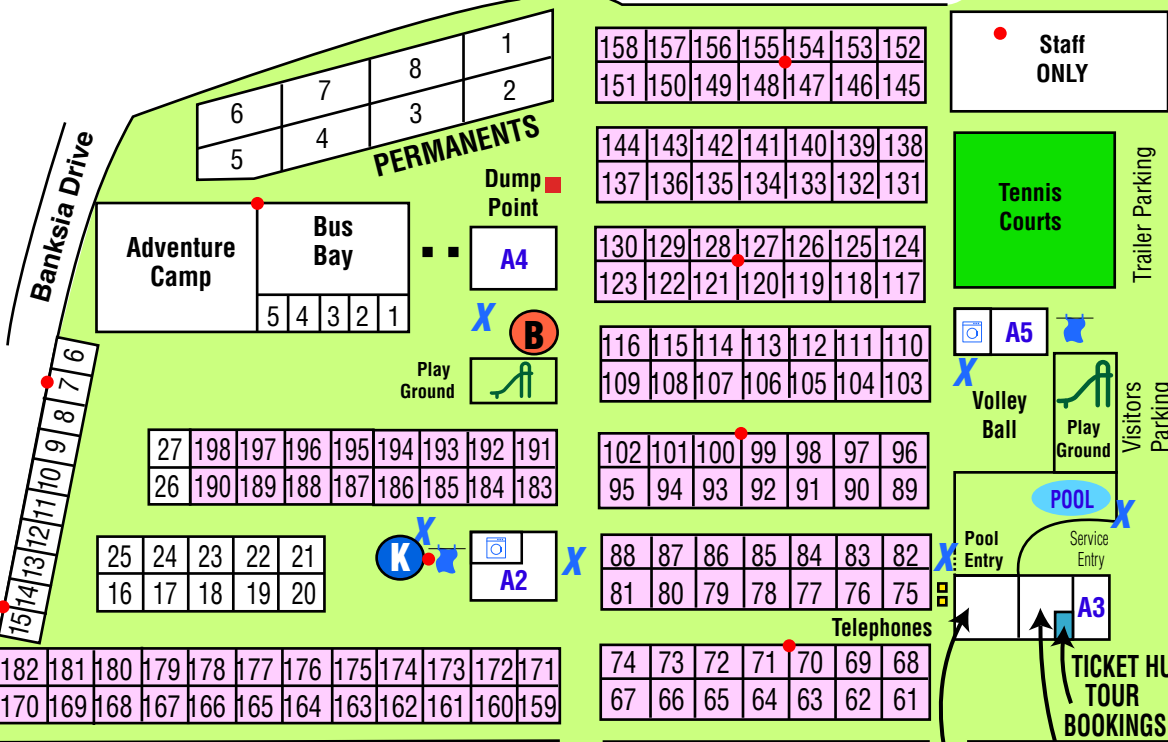

# Bayview Coral Bay, Caravan Park, Chalets, Cabins, Coral Bay Lodge, Villas

Telstra Tower &  
TV transmission

NO THROUGH ROAD

**Ningaloo Club**  
Backpacker/Accommodation

**Proposed Motel**

**Nursing Post**  
DIAL 000

**BAYVIEW CORAL BAY**  
08 9942 5932

**The Reef Cafe & Takeaways**

**BAYVIEW RECEPTION**  
**YOU ARE HERE**

**CORAL BAY ARCADE**  
News Agent/Post Office • Nursing Post  
Internet Cafe • Supermarket • Bakery  
Dive Shop • Day Spa • Boutique

**Public Carpark Area**

**Public Toilet & Showers**

**Footpath to Beach**

**BAZZA'S PARK**

**BEACH**

**Safe swimming area**  
**Best snorkelling spot 1 1/2 km south**

**BILLS BAY**

**KEY**

- Barbeque areas
- Pay Phones
- Ablution areas A1, A2, A3, A4 & A5
- Drinking Water
- Clothes Line
- Fish Cleaning Area
- Fire
- Play Ground
- Steps
- Camp Kitchen
- Laundry